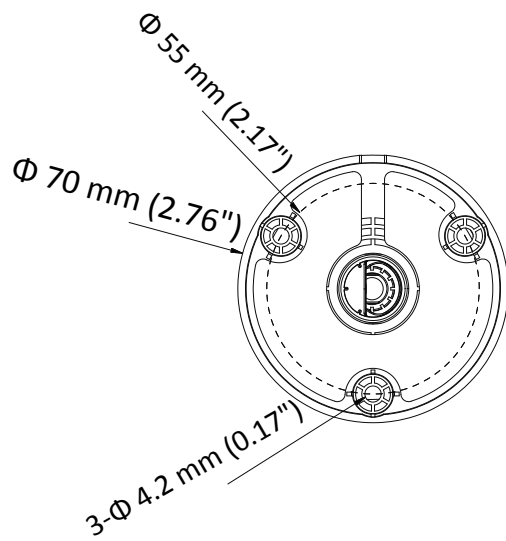

DS-2CE16D0T-IPF 2 MP IR Bullet Camera

Key Features

- 2 MP high performance CMOS
- 1920 × 1080 resolution
- 2.8 mm, 3.6 mm fixed lens
- Up to 20 m IR distance
- OSD menu, DNR, DWDR
- 4 in 1 video output (switchable TVI/AHD/CVI/CVBS)
- IP66
- Up the coax (HIKVISION-C)

Specifications

Camera	
Image Sensor	2 MP CMOS image sensor
Signal System	PAL/NTSC
Frame Rate	PAL: 1080p@25fps NTSC: 1080p@30fps
Resolution	1920 (H) × 1080 (V)
Min. illumination	0.02 Lux@(F1.2, AGC ON), 0 Lux with IR
Shutter Time	PAL: 1/25 s to 1/50, 000 s NTSC: 1/30 s to 1/50, 000 s
Lens	2.8 mm, 3.6 mm fixed lens
Horizontal Field of View	103° (2.8 mm), 82.2° (3.6 mm)
Lens Mount	M12
Day & Night	IR cut filter
Angle Adjustment	Pan: 0° to 360°, Tilt: 0° to 180°, Rotation: 0° to 360°
Synchronization	Internal synchronization
WDR (Wide Dynamic Range)	DWDR
Menu	
Image Mode	STD/HIGH-SAT
AGC	Support
Day/Night Mode	Smart/color/BW(Black and White)
Backlight Compensation	Support
DWDR	Support
Language	English
Functions	Brightness, Sharpness, DNR, Mirror
Interface	
Video Output	1 HD analog output
Switch Button	TVI/AHD/CVI/CVBS
General	
Operating Conditions	-40 °C to 60 °C (-40 °F to 140 °F), Humidity 90% or less (non-condensation)
Power Supply	12 VDC±15%
Power Consumption	Max. 4 W
Ingress Protection	IP66
Material	Plastic
IR Range	Up to 20 m
Dimensions	∅ 70 mm × 154.5 mm (∅ 2.76" × 6.08")
Weight	Approx. 400 g (0.88 lb.)

Order Model

DS-2CE16D0T-IPF

Dimensions

Distributed by

Headquarters

No.555 Qianmo Road, Binjiang District,
Hangzhou 310051, China
T +86-571-8807-5998
overseasbusiness@hikvision.com

Hikvision Poland
T +48-22-460-01-50
poland@hikvision.com