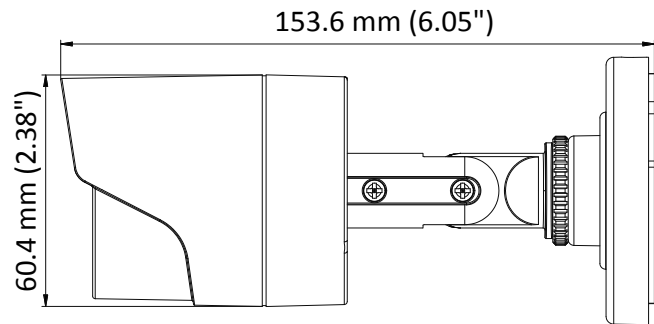

Dimensions